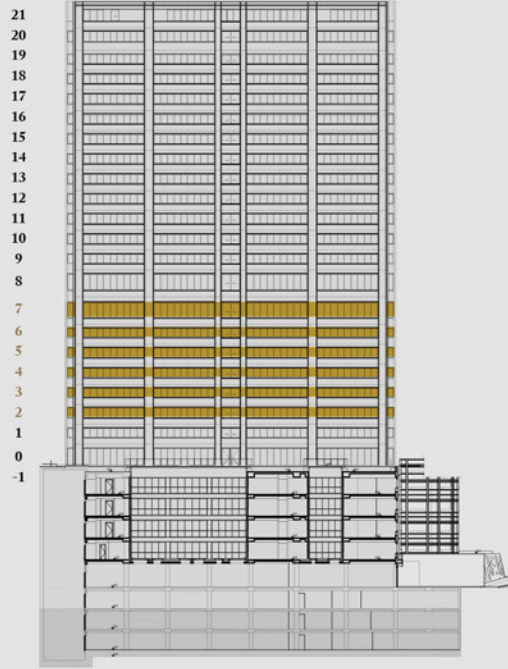

THE RITZ-CARLTON RESIDENCES
ISTANBUL

TYPE 22

1+1
115,0 m²

NOTES

Floor Location 2 3 4 5 6 7
Flat No 10 18 26 34 42 50

BİLGİLİ

Valikonağı Cad. No: 108 Nişantaşı 34330 İstanbul TURKEY
+90 212 906 2222 www.rcistanbul.com