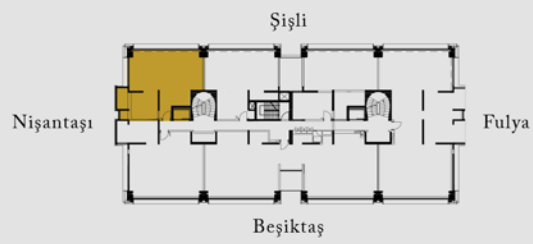

THE RITZ-CARLTON RESIDENCES
ISTANBUL

TYPE 22

1+1
115,0 m²

NOTES

Floor Location 2 3 4 5 6 7
Flat No 10 18 26 34 42 50

BİLGİLİ

Valikonağı Cad. No: 108 Nişantaşı 34330 İstanbul TURKEY
+90 212 906 2222 www.rcistanbul.com